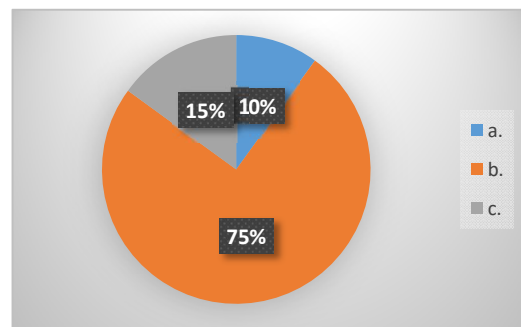

7. What is your opinion on other skill accessible in the institution ?

a.	Excellence	25%
b.	Satisfactory	75%
c.	Poor	0

8. How far your daughter is interested towards the cultural, social activities celebrated by the college ?

a.	Very much interested	10%
b.	Interested	90%
c.	Not interested at all	0

9. Is your daughter satisfied with the library services of the college ?

a.	Fully satisfied	25%
b.	Partially satisfied	70%
c.	Not satisfied at all	5%

10. As an institution for girls' in entire South Kamrup how far it has succeeded in fulfilling the aspiration of the general people ?

a.	Fully satisfied	10%
b.	Partially satisfied	75%
c.	Not satisfied at all	15%