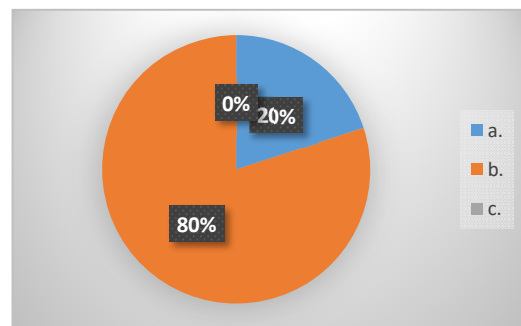

REPORT OF PARENTS' FEEDBACK
DAKSHIN KAMRUP GIRLS' COLLEGE
SESSION : 2018-19

PERCENTAGE & PIE CHART SHOWING THE FEEDBACK MADE BY PARENTS

1. What influenced you to choose this institution for your daughter ?

a.	Close to the home	25%
b.	Reputation of the College	50%
c.	Because it is a woman College	25%

2. To what extent you are involved with the Institution ?

a.	Fully	35%
b.	Partially	65%
c.	Not at all	0

3. Are you satisfied with the facilities provided by the college ?

a.	Fully satisfied	15%
b.	Satisfied	85%
c.	Not satisfied at all	0

4. What is your daughter's opinion on teaching of this institution ?

a.	Very regular	10%
b.	Regular	80%
c.	Irregular	10%

5. Is your daughter satisfied with the teaching and guidance received from the teachers ?

a.	Fully satisfied	20%
b.	Partially satisfied	80%
c.	Not satisfied at all	0

6. Are you satisfied with the administration services provided by the college ?

a.	Highly satisfied	20%
b.	Partially satisfied	80%
c.	Not satisfied at all	0