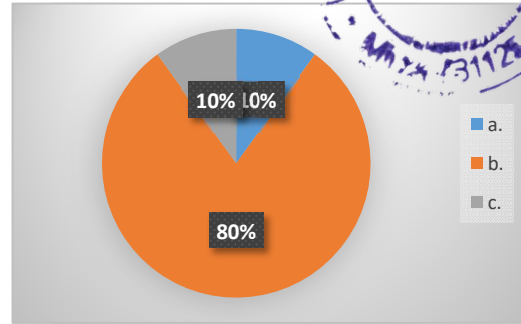

REPORT OF PARENTS' FEEDBACK
DAKSHIN KAMRUP GIRLS' COLLEGE
SESSION : 2018-19

PERCENTAGE & PIE CHART SHOWING THE FEEDBACK MADE BY PARENTS

1. What influenced you to choose this institution for your daughter ?

a.	Close to the home	25%
b.	Reputation of the College	50%
c.	Because it is a woman College	25%

2. To what extent you are involved with the Institution ?

a.	Fully	35%
b.	Partially	65%
c.	Not at all	0

3. Are you satisfied with the facilities provided by the college ?

a.	Fully satisfied	15%
b.	Satisfied	85%
c.	Not satisfied at all	0

4. What is your daughter's opinion on teaching of this institution ?

a.	Very regular	10%
b.	Regular	80%
c.	Irregular	10%

5. Is your daughter satisfied with the teaching and guidance received from the teachers ?