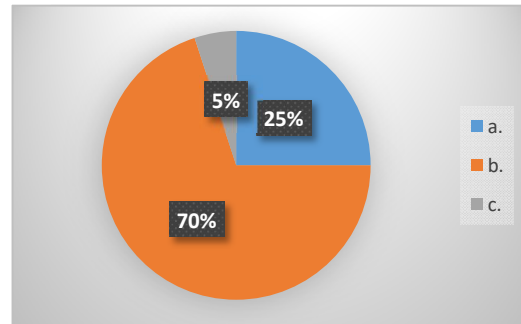

7. What is your opinion on other skill accessible in the institution ?

a.	Excellence	25%
b.	Satisfactory	75%
c.	Poor	0

8. How far your daughter is interested towards the cultural, social activities celebrated by the college ?

a.	Very much interested	10%
b.	Interested	90%
c.	Not interested at all	0

9. Is your daughter satisfied with the library services of the college ?

a.	Fully satisfied	25%
b.	Partially satisfied	70%
c.	Not satisfied at all	5%

10. As an institution for girls' in entire South Kamrup how far it has succeeded in fulfilling the aspiration of the general people ?

a.	Fully satisfied	10%
b.	Partially satisfied	75%
c.	Not satisfied at all	15%