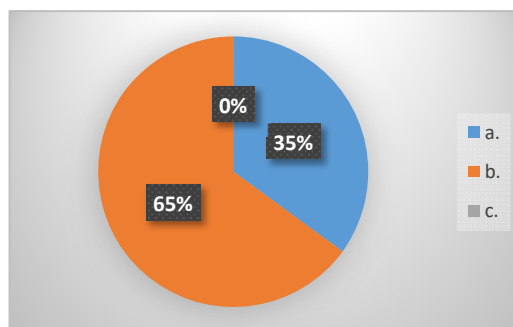

REPORT OF PARENTS' FEEDBACK
DAKSHIN KAMRUP GIRLS' COLLEGE
SESSION : 2018-19

PERCENTAGE & PIE CHART SHOWING THE FEEDBACK MADE BY PARENTS

1. What influenced you to choose this institution for your daughter ?

a.	Close to the home	25%
b.	Reputation of the College	50%
c.	Because it is a woman College	25%

2. To what extent you are involved with the Institution ?

a.	Fully	35%
b.	Partially	65%
c.	Not at all	0

3. Are you satisfied with the facilities provided by the college ?