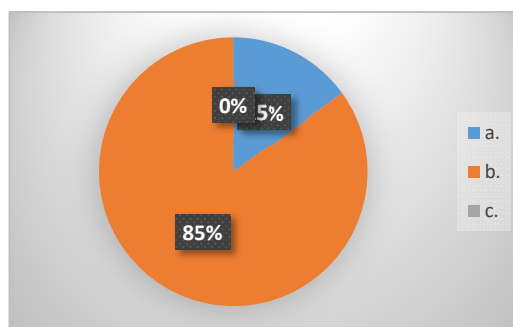

REPORT OF PARENTS' FEEDBACK
DAKSHIN KAMRUP GIRLS' COLLEGE
SESSION : 2018-19

PERCENTAGE & PIE CHART SHOWING THE FEEDBACK MADE BY PARENTS

1. What influenced you to choose this institution for your daughter ?

a.	Close to the home	25%
b.	Reputation of the College	50%
c.	Because it is a woman College	25%

2. To what extent you are involved with the Institution ?

a.	Fully	35%
b.	Partially	65%
c.	Not at all	0

3. Are you satisfied with the facilities provided by the college ?

a.	Fully satisfied	15%
b.	Satisfied	85%
c.	Not satisfied at all	0

4. What is your daughter's opinion on teaching of this institution ?

a.	Very regular	10%
b.	Regular	80%
c.	Irregular	10%

5. Is your daughter satisfied with the teaching and guidance received from the teachers ?