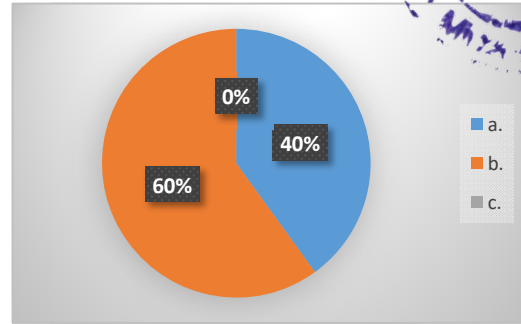

a.	Very much interested	10%
b.	Interested	90%
c.	Not interested at all	0

9. Is your daughter satisfied with the library services of the college ?

a.	Fully satisfied	25%
b.	Partially satisfied	70%
c.	Not satisfied at all	5%

10. As an institution for girls' in entire South Kamrup how far it has succeeded in fulfilling the aspiration of the general people ?

a.	Fully satisfied	10%
b.	Partially satisfied	75%
c.	Not satisfied at all	15%

11. Is your daughter satisfied with the library services of the college ?

a.	To greater extent	40%
b.	To some extent	60%
c.	Insignificant	0%

12. Do you belongs to BPL ?

a.	Yes	95%
b.	No	5%

Kadrikary
Principal
Dakshin Kamrup Girls' College
Mirza-781125