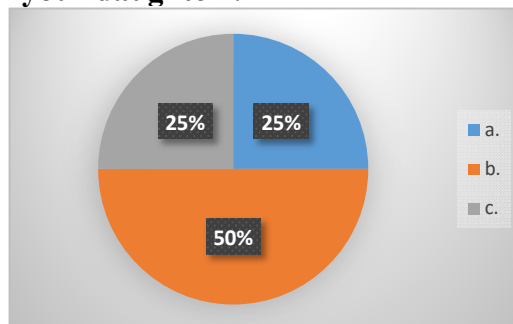

REPORT OF PARENTS' FEEDBACK
DAKSHIN KAMRUP GIRLS' COLLEGE
SESSION : 2018-19

PERCENTAGE & PIE CHART SHOWING THE FEEDBACK MADE BY PARENTS

1. What influenced you to choose this institution for your daughter ?

a.	Close to the home	25%
b.	Reputation of the College	50%
c.	Because it is a woman College	25%

2. To what extent you are involved with the Institution ?

a.	Fully	35%
b.	Partially	65%
c.	Not at all	0

3. Are you satisfied with the facilities provided by the college ?