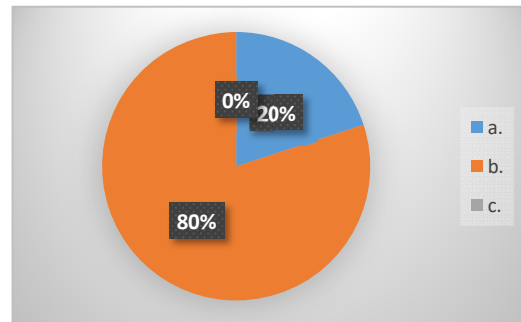

REPORT OF PARENTS' FEEDBACK
DAKSHIN KAMRUP GIRLS' COLLEGE
SESSION : 2018-19

PERCENTAGE & PIE CHART SHOWING THE FEEDBACK MADE BY PARENTS

1. What influenced you to choose this institution for your daughter ?

a.	Close to the home	25%
b.	Reputation of the College	50%
c.	Because it is a woman College	25%

2. To what extent you are involved with the Institution ?

a.	Fully	35%
b.	Partially	65%
c.	Not at all	0

3. Are you satisfied with the facilities provided by the college ?

a.	Fully satisfied	15%
b.	Satisfied	85%
c.	Not satisfied at all	0

4. What is your daughter's opinion on teaching of this institution ?

a.	Very regular	10%
b.	Regular	80%
c.	Irregular	10%

5. Is your daughter satisfied with the teaching and guidance received from the teachers ?

a.	Fully satisfied	20%
b.	Partially satisfied	80%
c.	Not satisfied at all	0

6. Are you satisfied with the administration services provided by the college ?

a.	Highly satisfied	20%
b.	Partially satisfied	80%
c.	Not satisfied at all	0