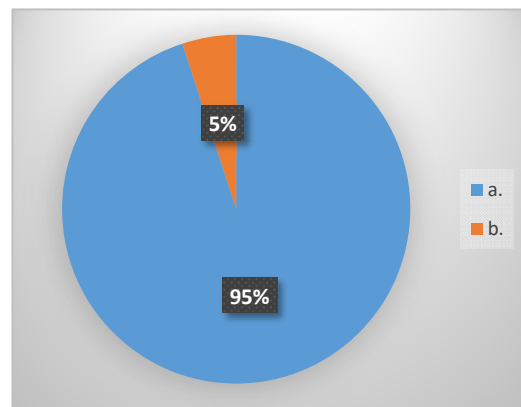

a.	Very much interested	10%
b.	Interested	90%
c.	Not interested at all	0

9. Is your daughter satisfied with the library services of the college ?

a.	Fully satisfied	25%
b.	Partially satisfied	70%
c.	Not satisfied at all	5%

10. As an institution for girls' in entire South Kamrup how far it has succeeded in fulfilling the aspiration of the general people ?

a.	Fully satisfied	10%
b.	Partially satisfied	75%
c.	Not satisfied at all	15%

11. Is your daughter satisfied with the library services of the college ?

a.	To greater extent	40%
b.	To some extent	60%
c.	Insignificant	0%

12. Do you belongs to BPL ?

a.	Yes	95%
b.	No	5%

Kadrikary
Principal
Dakshin Kamrup Girls' College
Mirza-781125